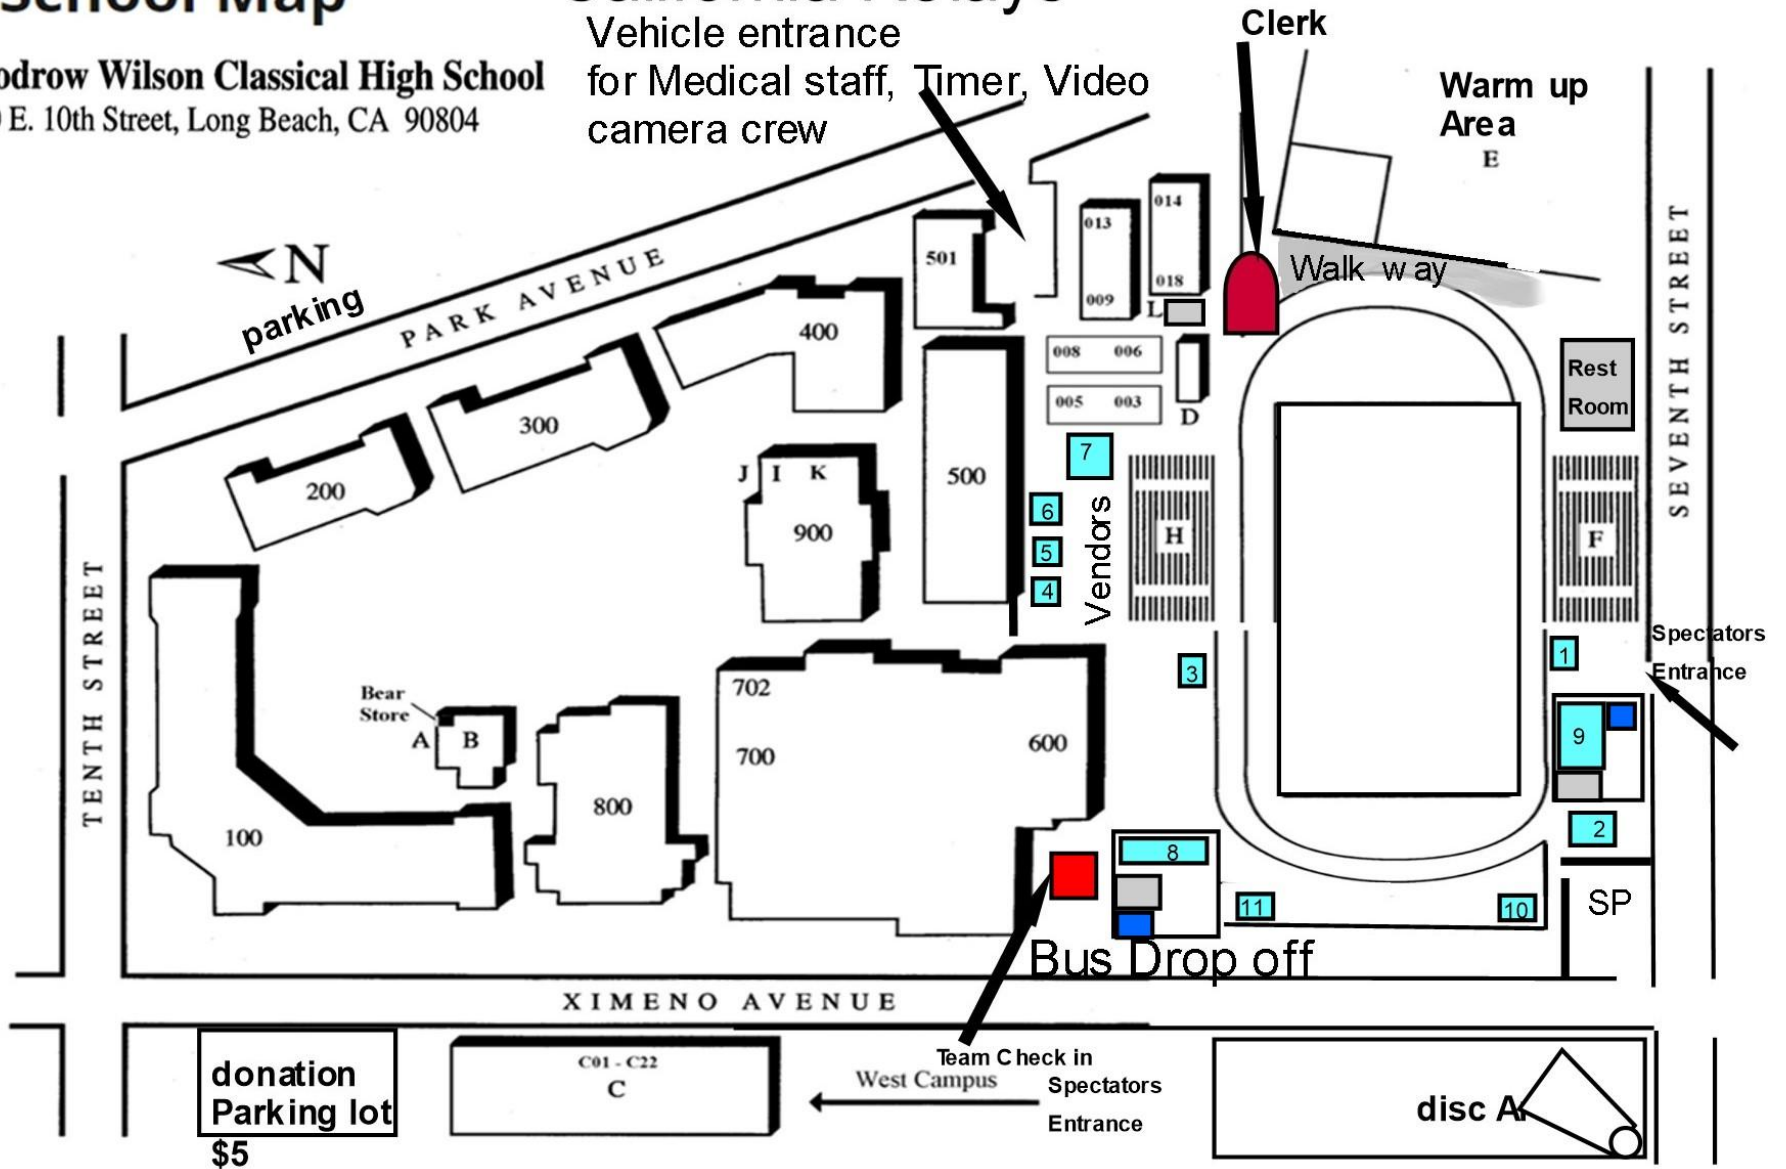

School Map

Woodrow Wilson Classical High School
4400 E. 10th Street, Long Beach, CA 90804

California Relays

Vehicle entrance
for Medical staff, Timer, Video
camera crew

donation
Parking lot
\$5

C01 - C22
C

Team C check in
Spectators
Entrance

disc A